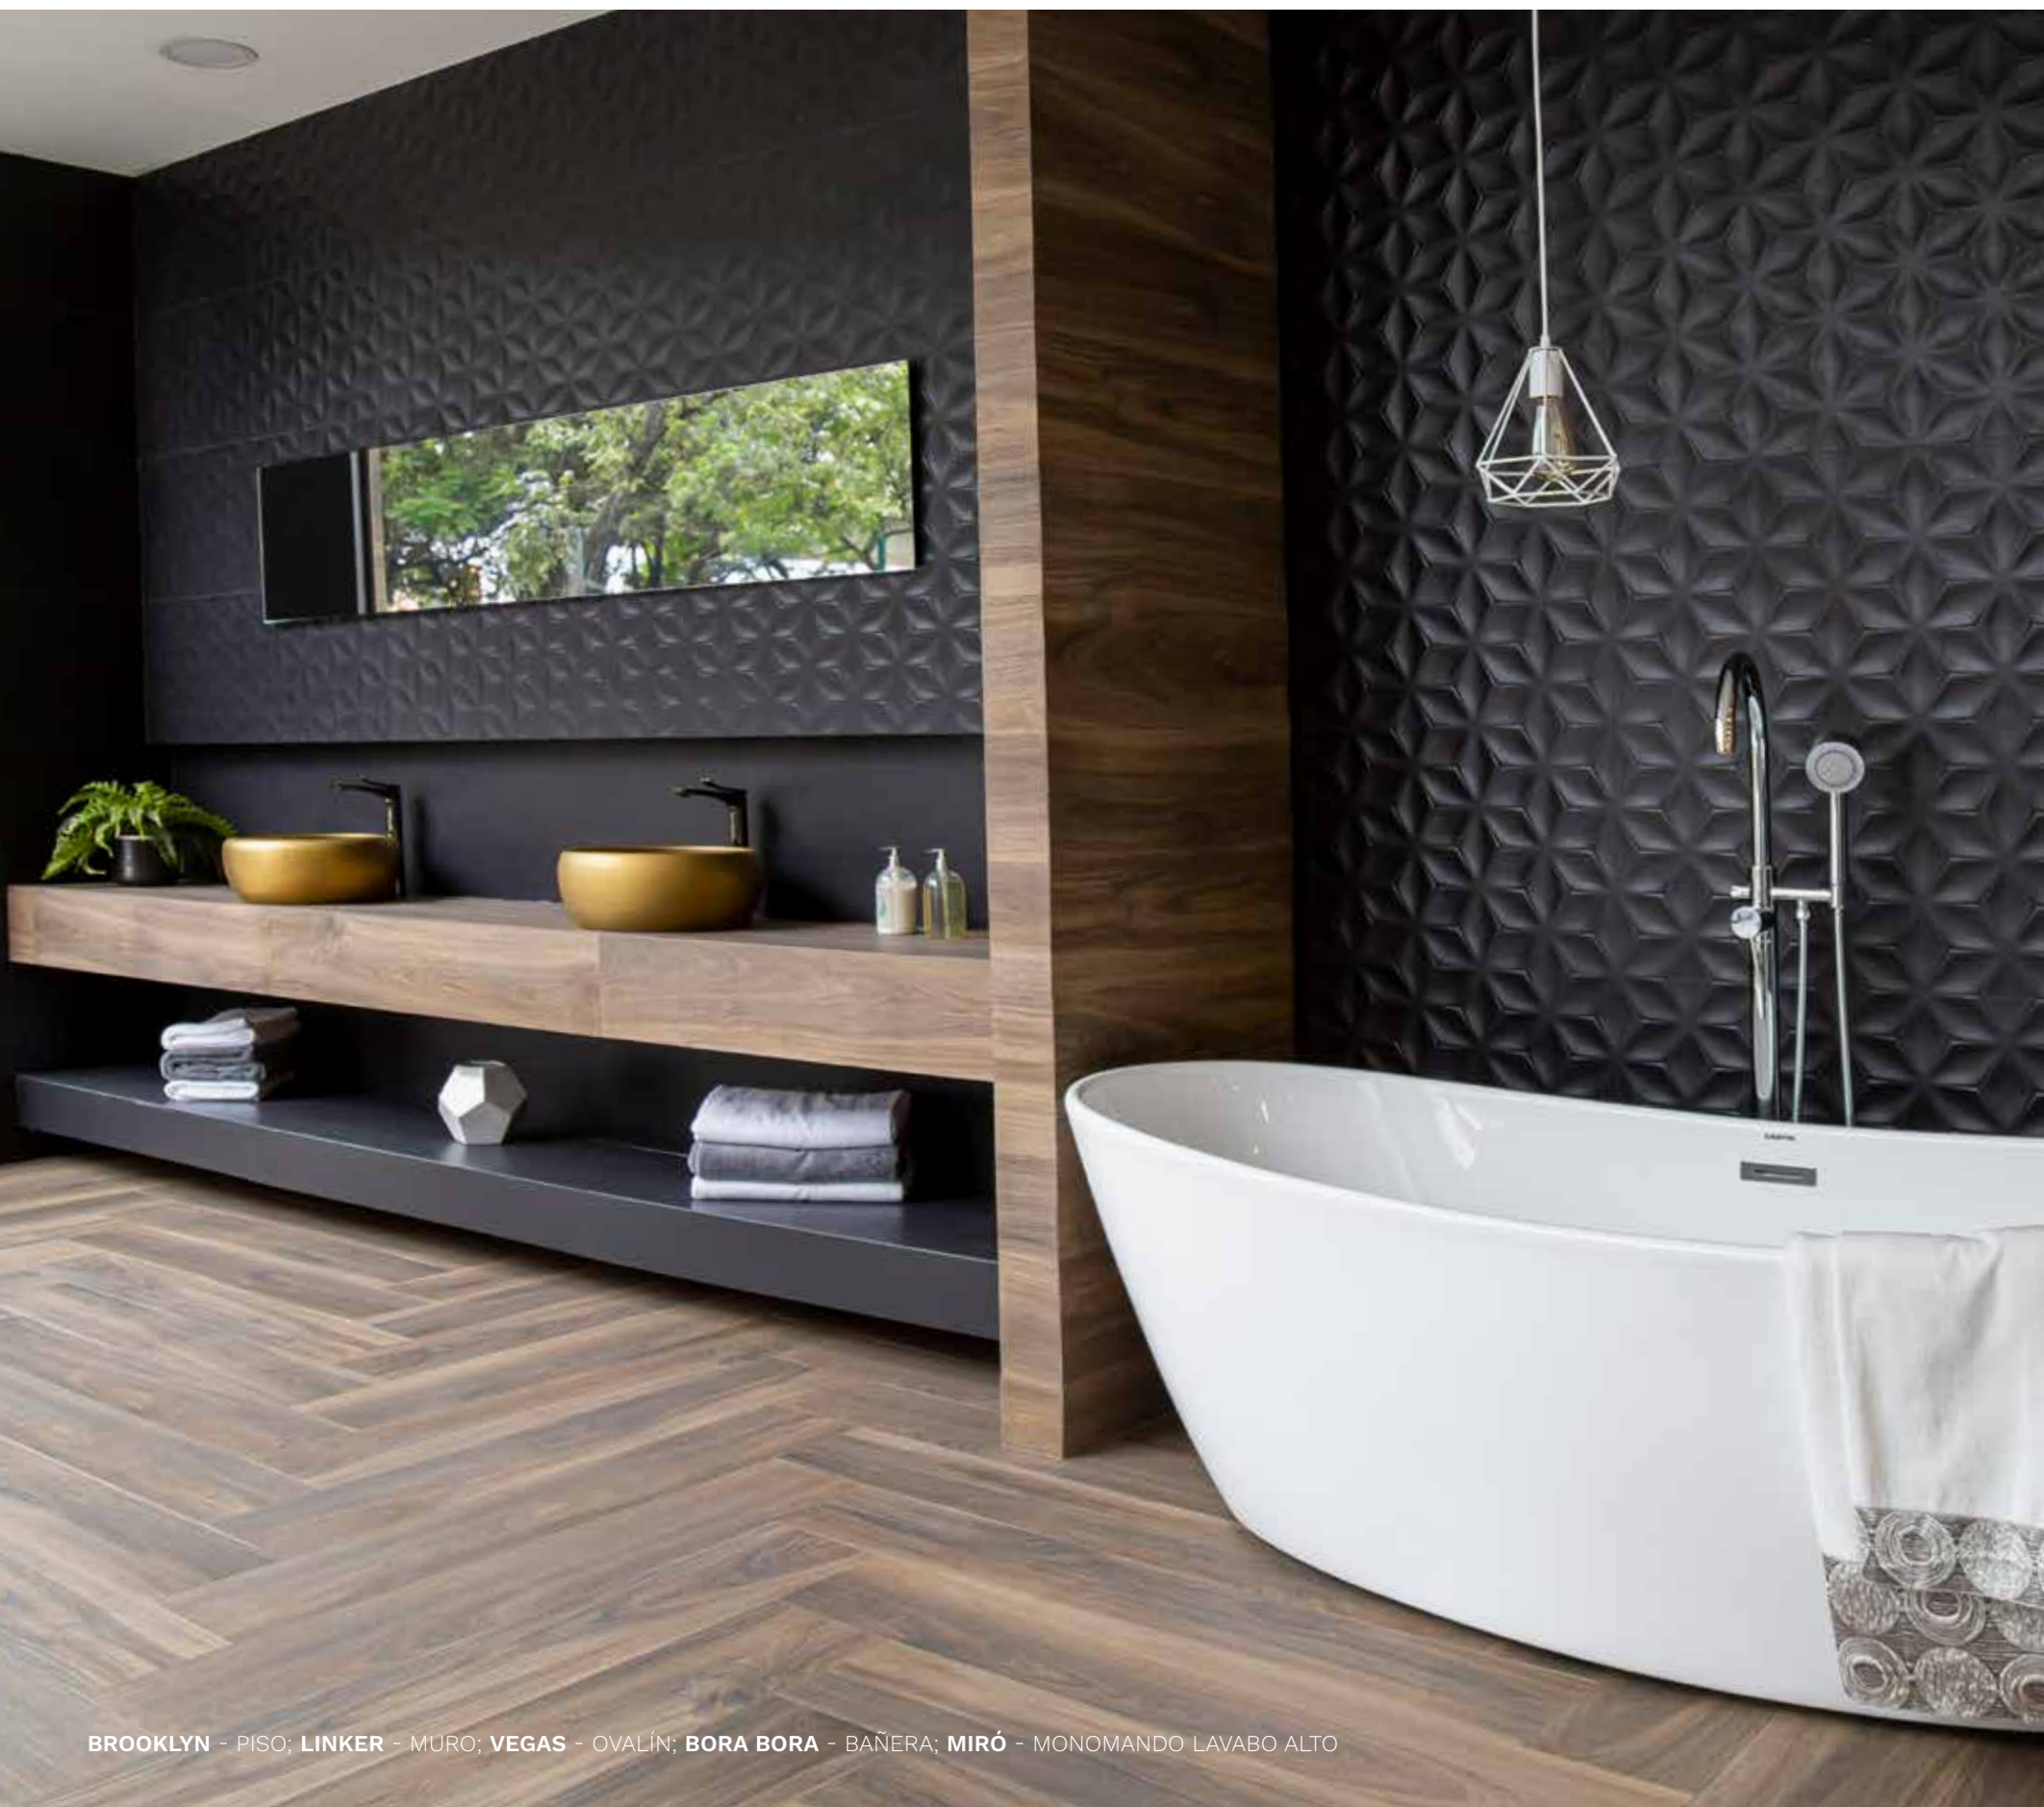

Brown

Grey

Roble

Cedro

Decor

SAVAGE BROWN

Brooklyn

20 X 114 cm